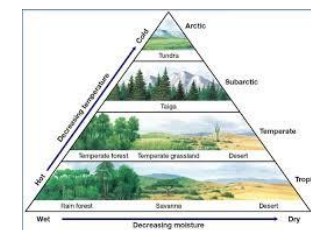

We have created stripy pictures using ripped paper to create tiger stripes.

Class 1

We have had a brilliant week completing science experiments and predicting what would happen.

We started by filling a bag with water and testing to see how many pencils we could push through without the water coming out, then we used fire and icing sugar to make a sand monster.

In geography, we have learnt about biomes and climate zones, comparing the biomes of countries in the Americas to the UK.

To celebrate science week, we compared the life cycles of animals.

Notice:

Today we said our goodbye's to Mrs Holliday and we wish her good luck with next adventure!